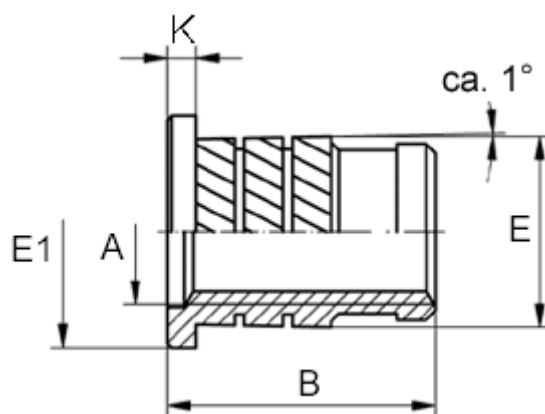

Data Sheet

Article number: 12852000030800
Description: KLEE-coil 852 000 030.800
M3 Brass

Measures

Female thread A	= M3
Flange diameter E1	= 5.6
Flange height	= 0.6
Length B	= 5.9
Min distance to edge	= 2.0
Outer diameter E	= 4.20
Recommended bore diameter	= 3.8
Type	= 852 000 030.800